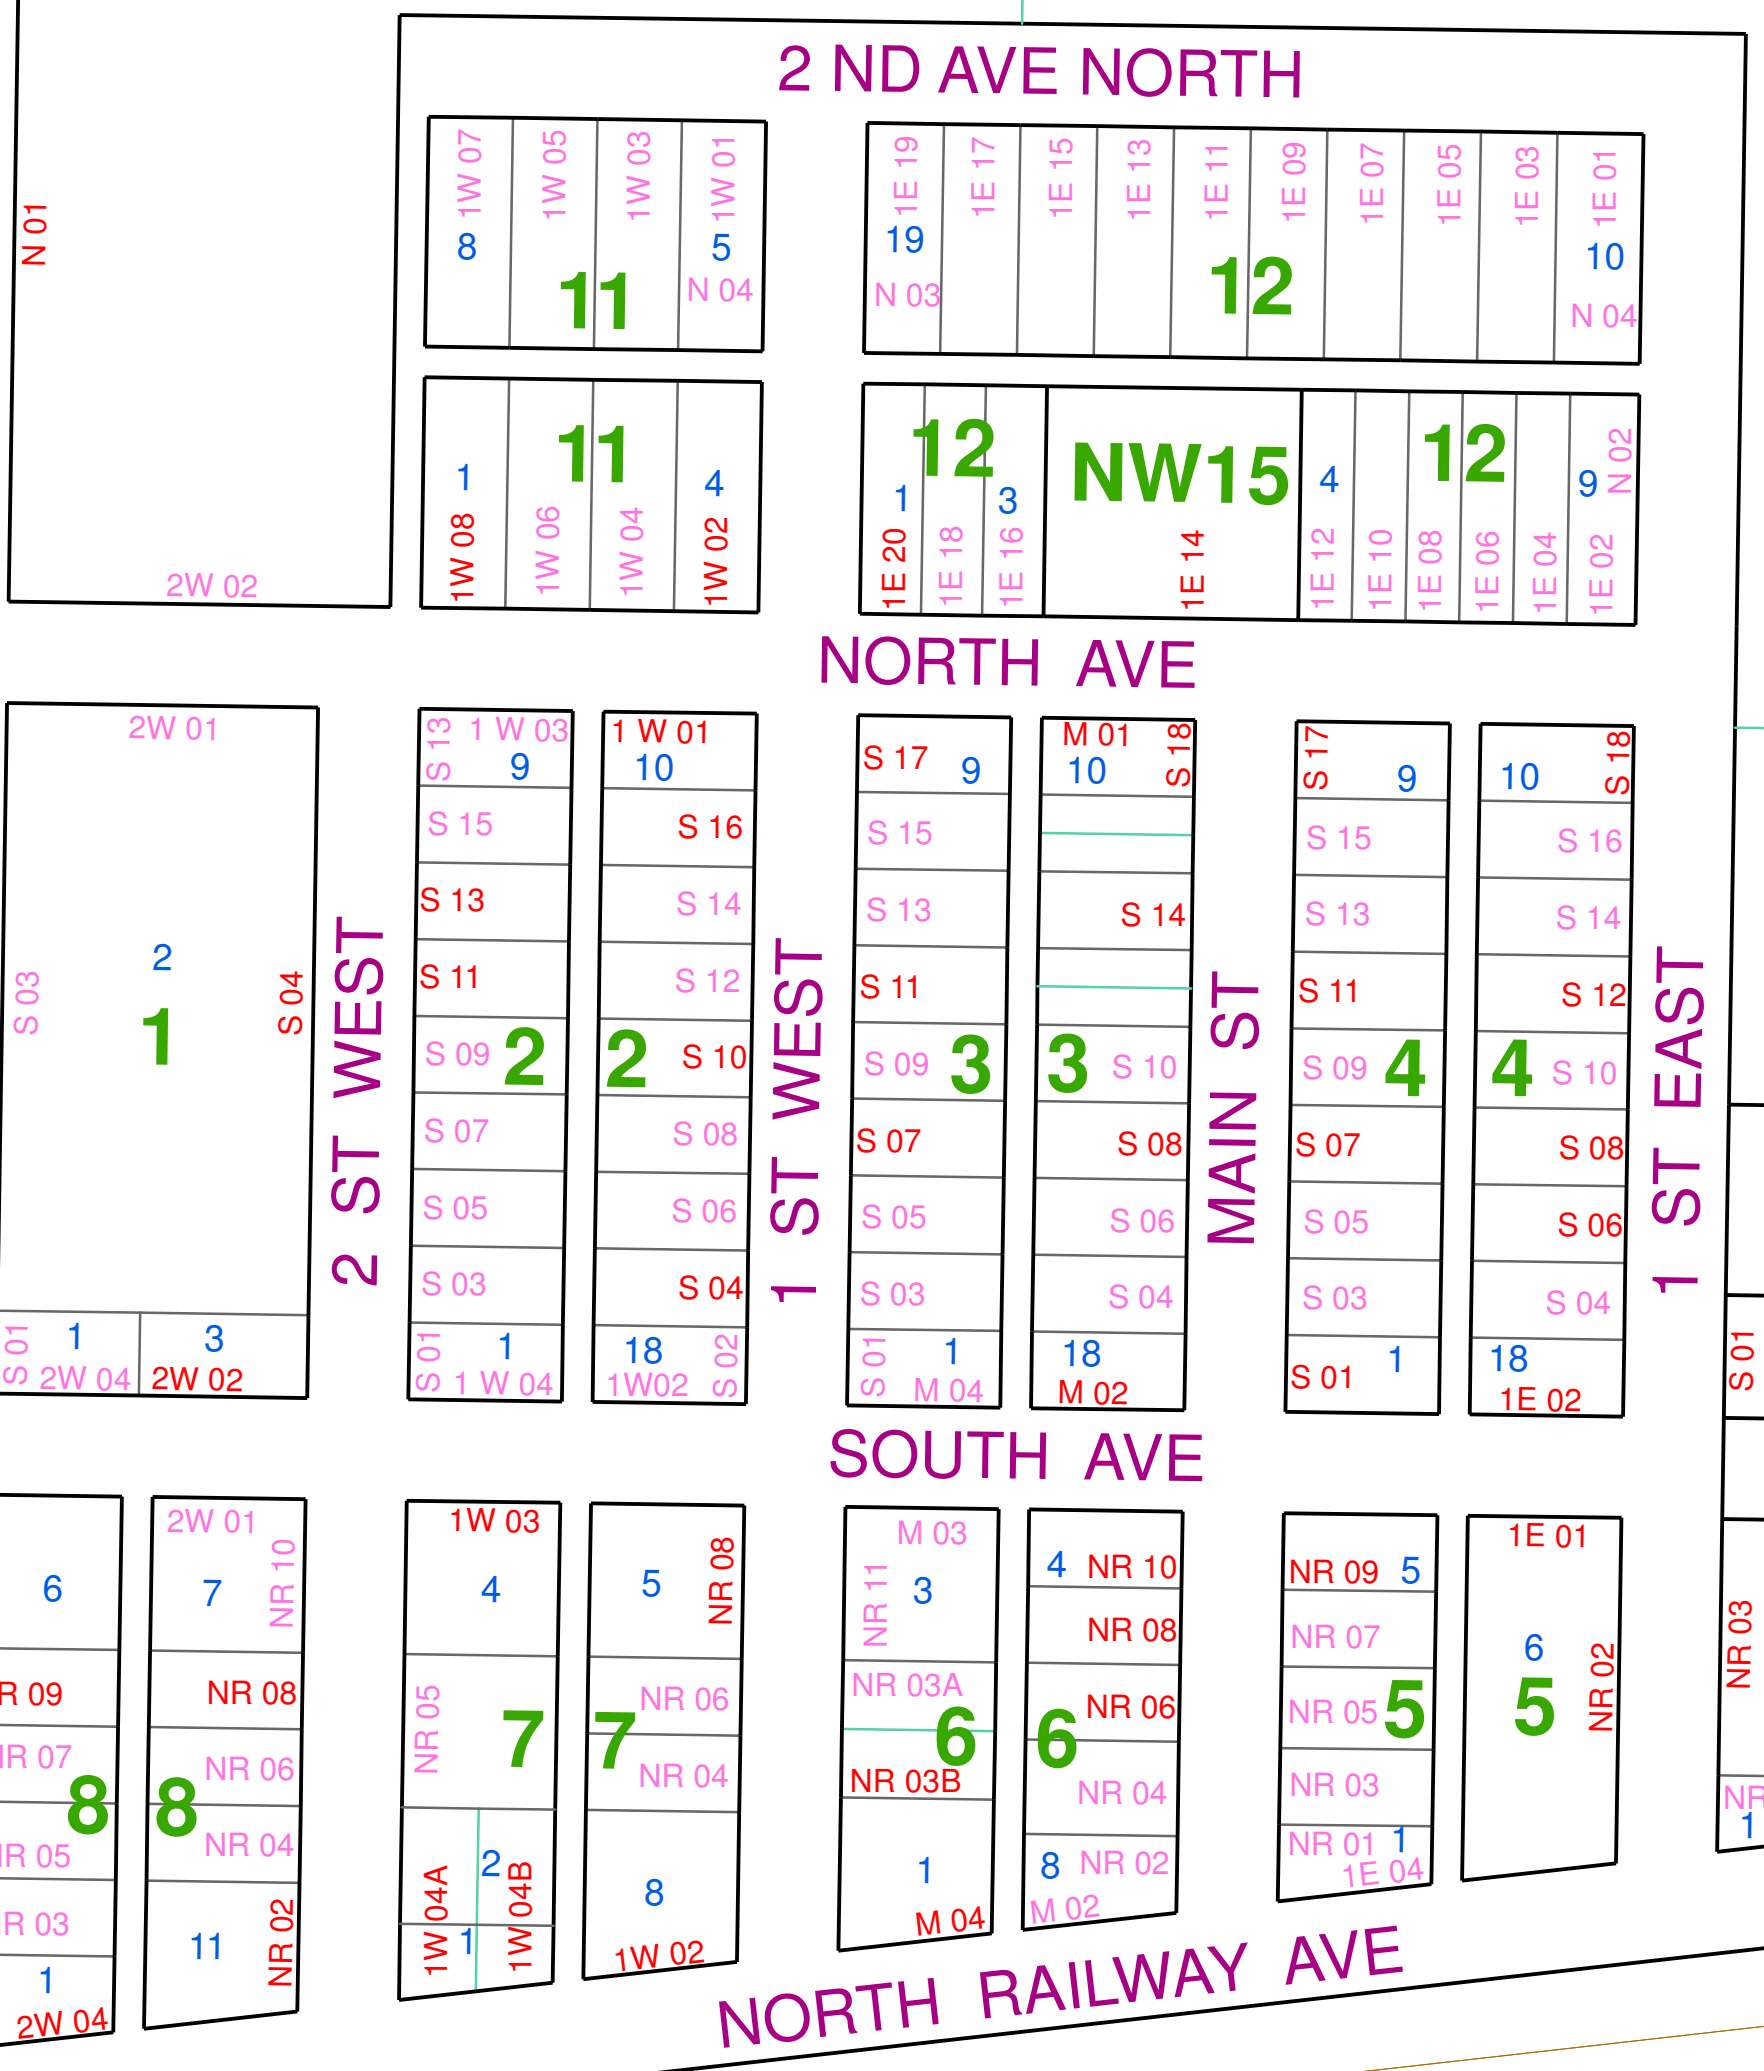

NE16 82-1-6

NW15 82-1-6

SE16 82-1-6

SE16 82-1-6

SE15 82-1-6

SW15 82-1-6

SECONDARY ROAD 735

LOT C

CANADIAN NATIONAL RAILWAY

CANADIAN NATIONAL RAILWAY

NORTH RAILWAY AVE

S RAILWAY AVE

Hamlet of Whitelaw
Addressing Map

Lot Line

Block Number

Ownership Line

Block Line

Lot Number

Civic Address

Road Name

Proposed Address

12 St

1053 1055 1057

0 25 50 100 150
Meters

Map Produced on
Date: March 20, 2009